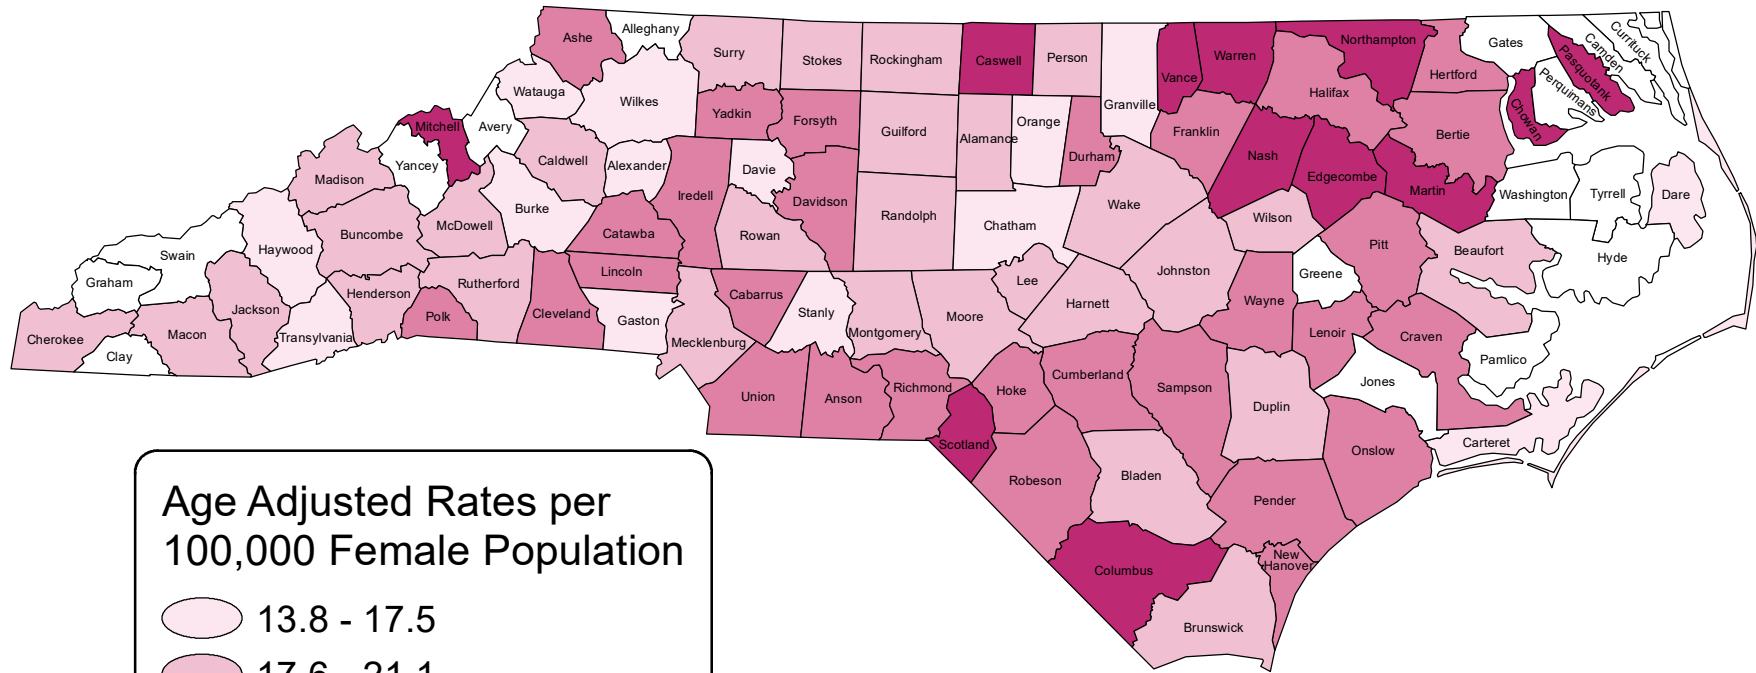

North Carolina Female Breast Cancer Mortality Rates 2013 - 2017

Note: Rates based on less than 16 are suppressed.
Information is subject to change as files are updated.