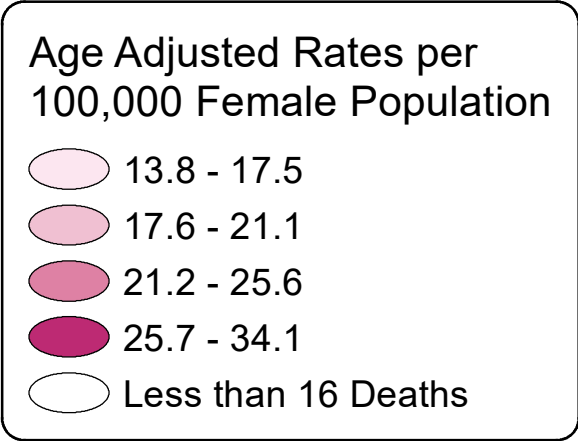

North Carolina Female Breast Cancer Mortality Rates 2013 - 2017

Note: Rates based on less than 16 are suppressed.
Information is subject to change as files are updated.