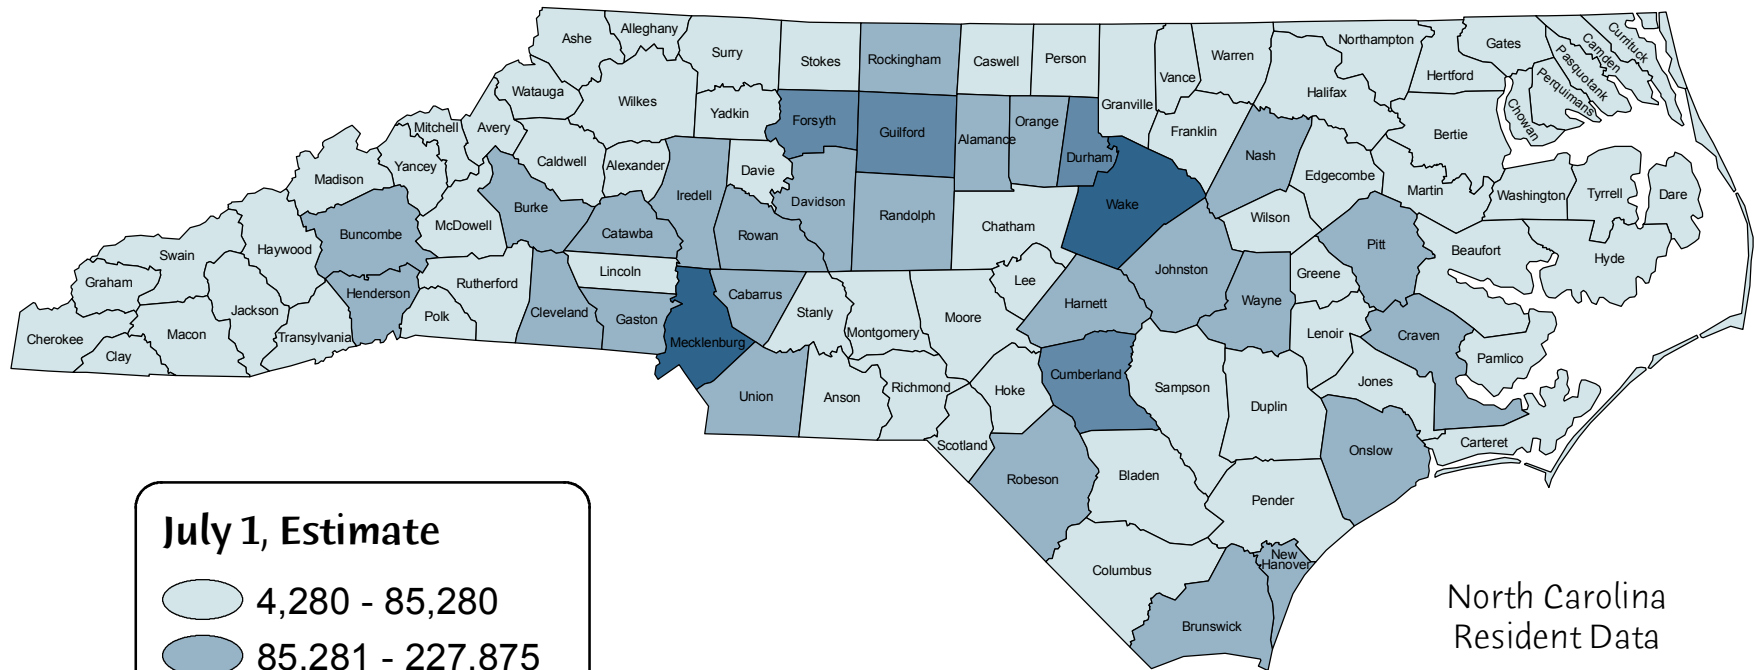

North Carolina Population 2008

July 1, Estimate

- 4,280 - 85,280
- 85,281 - 227,875
- 227,876 - 468,344
- 468,345 - 877,007

Source: NC State Demographer's Office