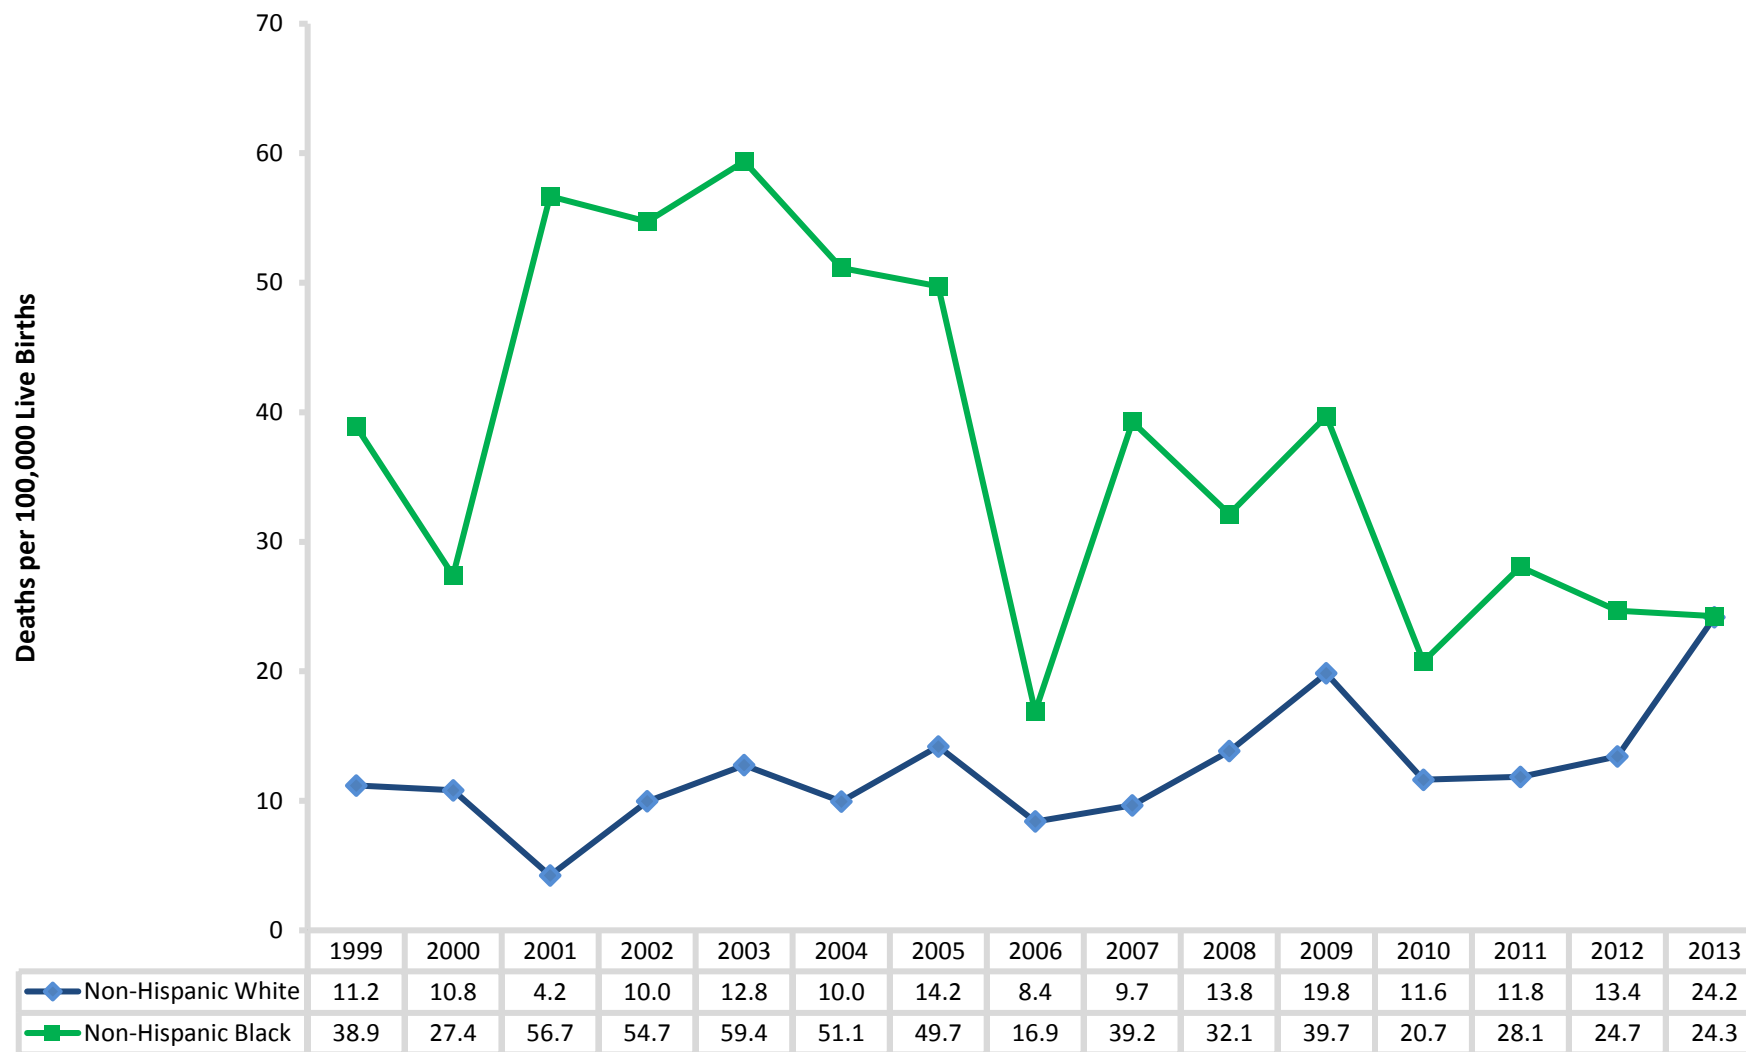

**Figure 4. Non-Hispanic White and Non-Hispanic African-American Pregnancy-related Mortality Rates by Year
North Carolina Residents 1999-2013**

Prepared by NC DHHS State Center for Health Statistics 05/11/2016