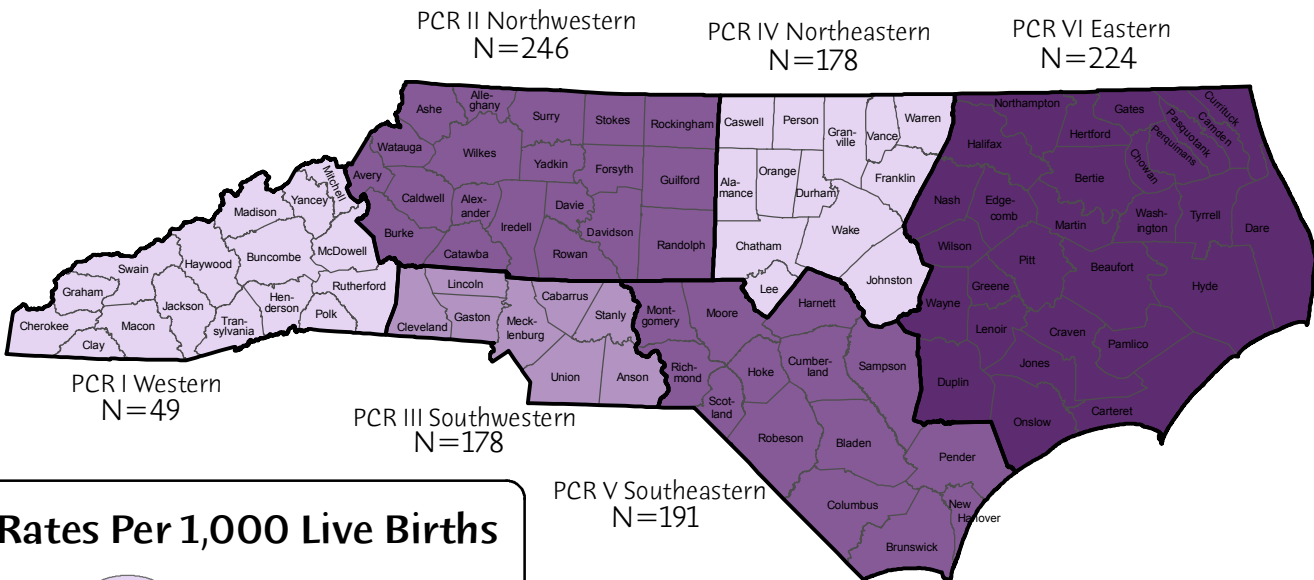

# North Carolina Infant Mortality Rates by County 2004 - 2008

## Rates Per 1,000 Live Births

# North Carolina 2008 Infant Mortality Rates by Perinatal Care Regions