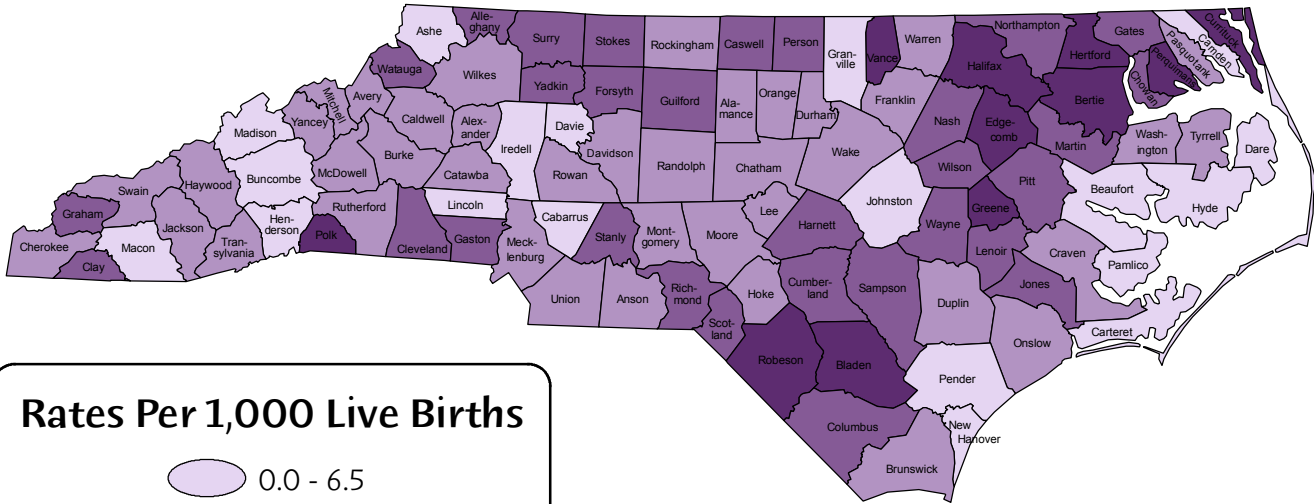

# North Carolina Infant Mortality Rates by County 2004 - 2008

## Rates Per 1,000 Live Births

# North Carolina 2008 Infant Mortality Rates by Perinatal Care Regions