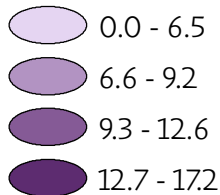

# North Carolina Infant Mortality Rates by County 2004 - 2008

## Rates Per 1,000 Live Births